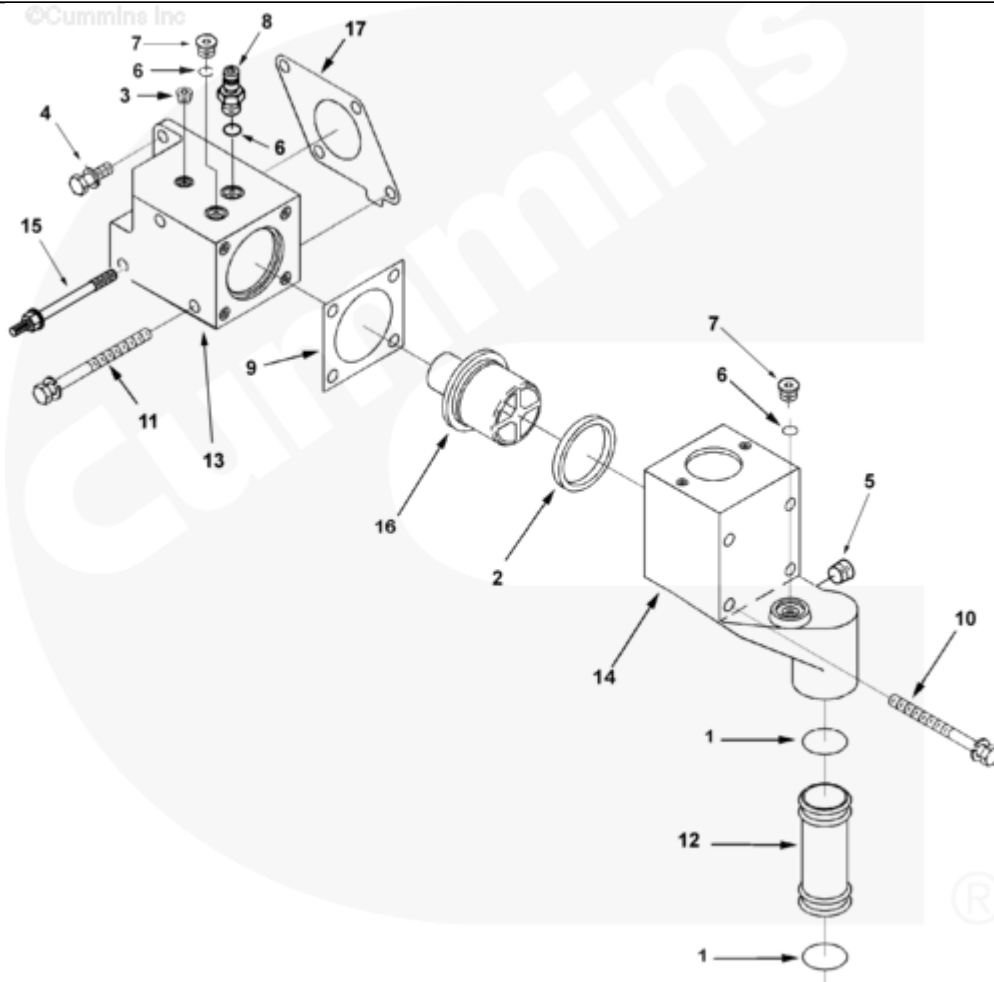

th104gj

[SMALL](#) | [MEDIUM](#) | [LARGE](#)

Cart	Ref No	Part Number	Part Description	Required	Remarks
<input type="button" value="View My Cart"/>					
		TH1149-05	Thermostat Housing		
					Thermostat housing and

					mounting to water pump for
					STC engines.
					Contains thermostat (non-
					vented) with temperature
					range of 160-185 degrees F.
					Locations of studded
					capscrews in thermostat
					housing. Stud(2) located in
					lower left and lower right.
<input type="checkbox"/>	1	<a href="#">43463 A</a>	O-Ring Seal	2	
<input type="checkbox"/>	2	<a href="#">186780</a>	Thermostat Seal	1	
<input type="checkbox"/>	3	<a href="#">3008466</a>	Pipe Plug	1	1/4 NPT.
<input type="checkbox"/>	4	<a href="#">3010596</a>	Captive Washer Cap Screw	1	3/8 - 16 x 1 1/4 in.
<input type="checkbox"/>	5	<a href="#">3013786</a>	Pipe Plug	1	3/8 NPT.
<input type="checkbox"/>		<a href="#">3037536</a>	Threaded Plug	2	9/16 - 18 UNF
<input type="checkbox"/>	6	<a href="#">3037537</a>	O-Ring Seal	1	
	7	<a href="#">3040813</a>	Threaded Plug	1	9/16 - 18 UNF
<input type="checkbox"/>	8	<a href="#">3042619</a>	Coupling Nipple	1	
<input type="checkbox"/>	6	<a href="#">3037537</a>	O-Ring Seal	1	
<input type="checkbox"/>	9	<a href="#">3066285</a>	Thermostat Housing Cover Gasket	1	
<input type="checkbox"/>	10	<a href="#">3066287</a>	Captive Washer Cap Screw	4	3/8 - 16 X 4 3/8 Inch.
<input type="checkbox"/>	11	<a href="#">3066288</a>	Captive Washer Cap Screw	1	3/8 - 16 X 4 3/4 Inch.
<input type="checkbox"/>	12	<a href="#">3076491</a>	Water Transfer Tube	1	
<input type="checkbox"/>	13	<a href="#">3076539</a>	Thermostat Housing	1	
<input type="checkbox"/>	14	<a href="#">3076490</a>	Thermostat Housing Cover	1	
<input type="checkbox"/>	15	<a href="#">3349551</a>	Studded Captive Washer Screw	2	
<input type="checkbox"/>	16	<a href="#">4058195</a>	Thermostat	1	
<input type="checkbox"/>	17	<a href="#">3865195</a>	Thermostat Housing Gasket	1	